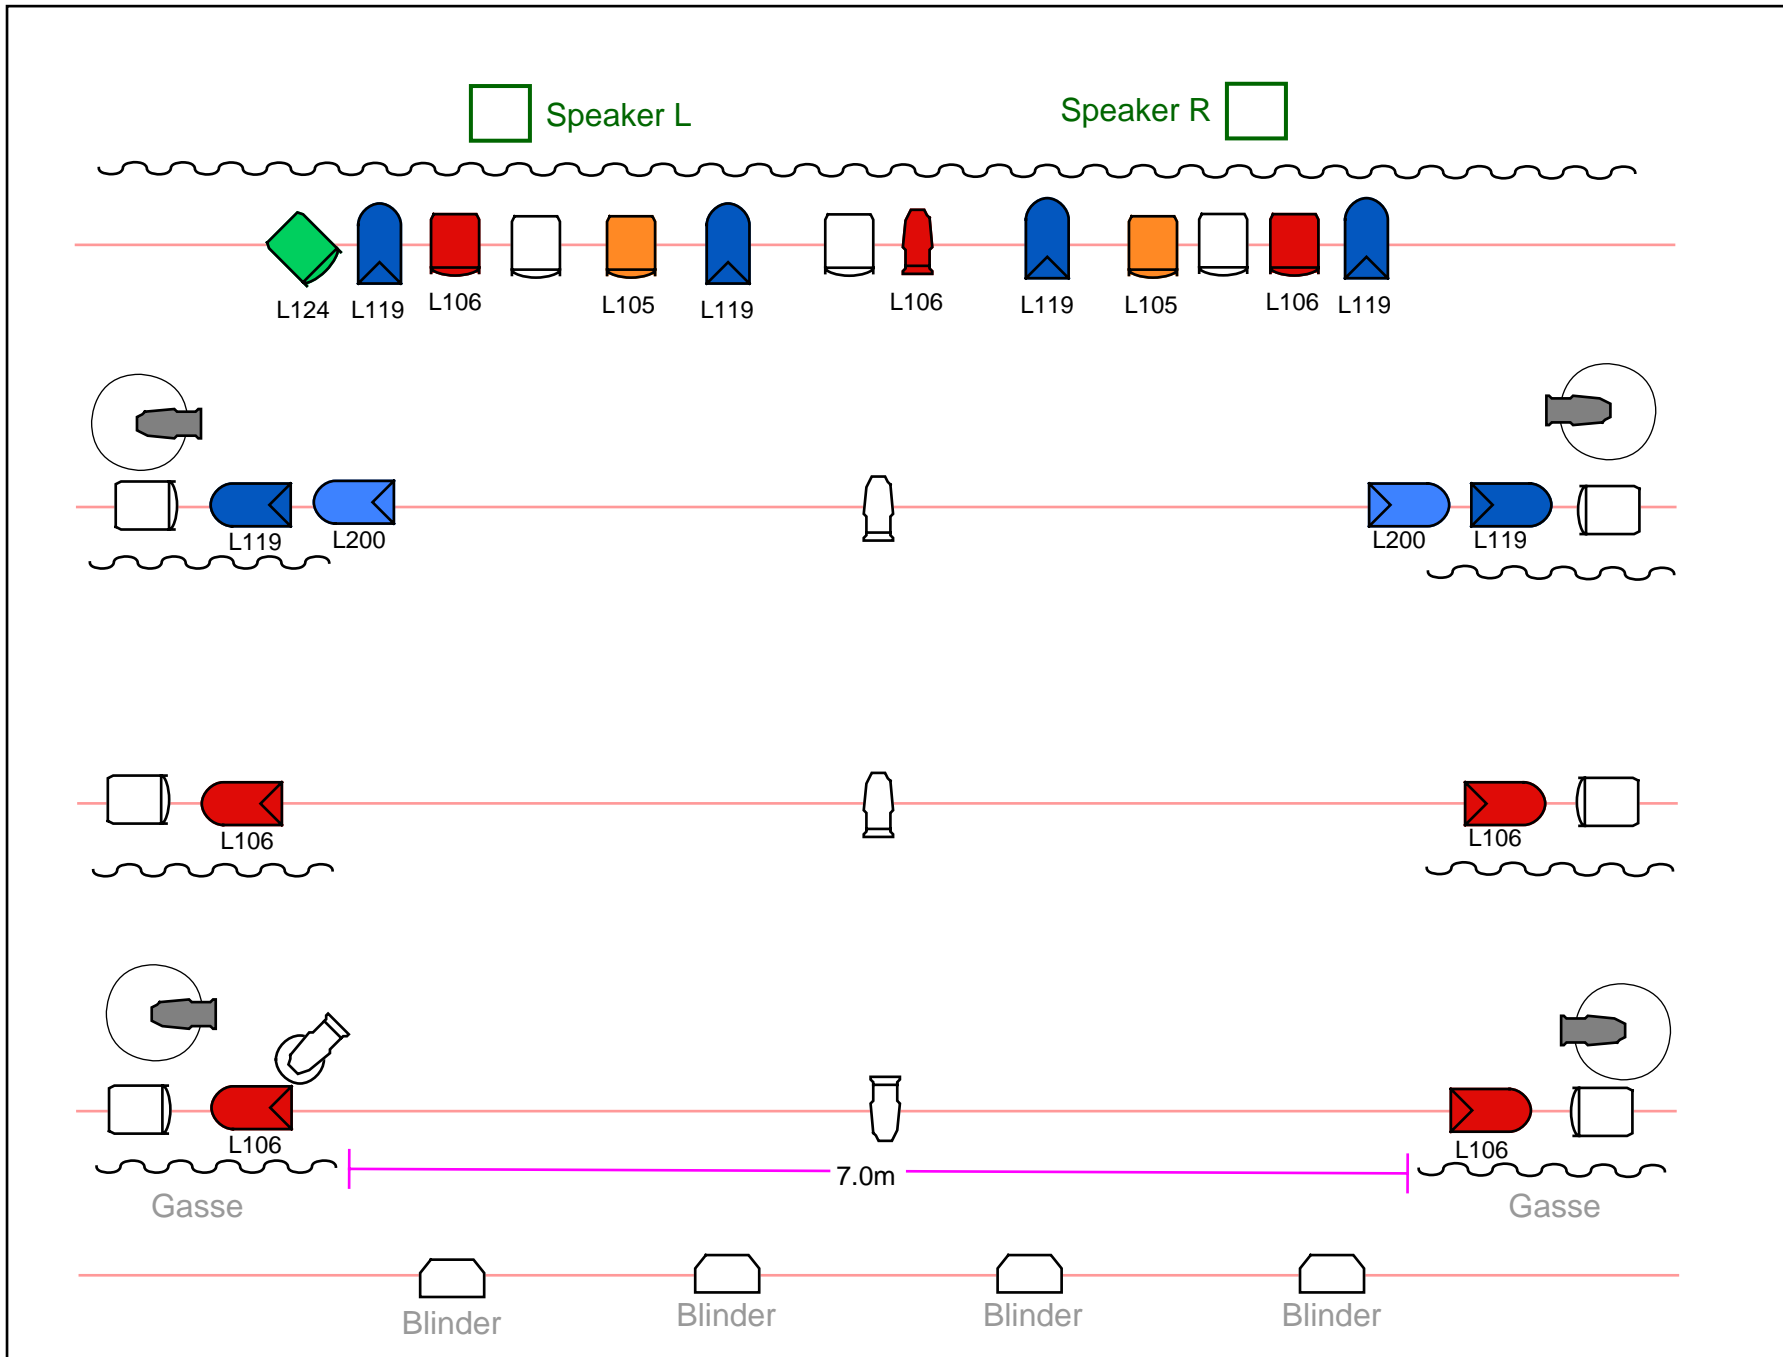

Light Plan - gardiZERO - Gardi Hutter

Ideal with Conventional Lights

Technician:

Theo Bernardi - benna.96@hotmail.it - +41 79 360 07 19

-  20x PC 1kW / Barndoor
-  12x PAR 64/CP62
-  19x Profiler 1kW 15°/35°

Light Plan - gardiZERO - Gardi Hutter

Ideal with LED Lights

Technician:

Theo Bernardi - benna.96@hotmail.it - +41 79 360 07 19

-  15x PC 1kW / Barndoor
-  9x LED Wash/Beam Moving Head
-  18x Profiler 1kW 15°/35°