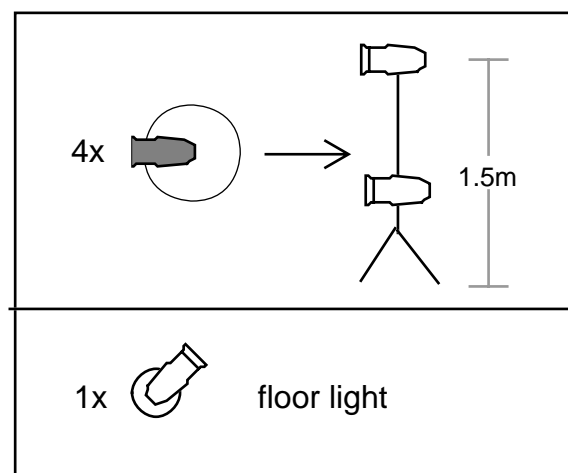

Light Plan - gardiZERO - Gardi Hutter

Ideal with LED Lights

Technician:

Theo Bernardi - benna.96@hotmail.it - +41 79 360 07 19

-  15x PC 1kW / Barndoor
-  9x LED Wash/Beam Moving Head
-  18x Profiler 1kW 15°/35°