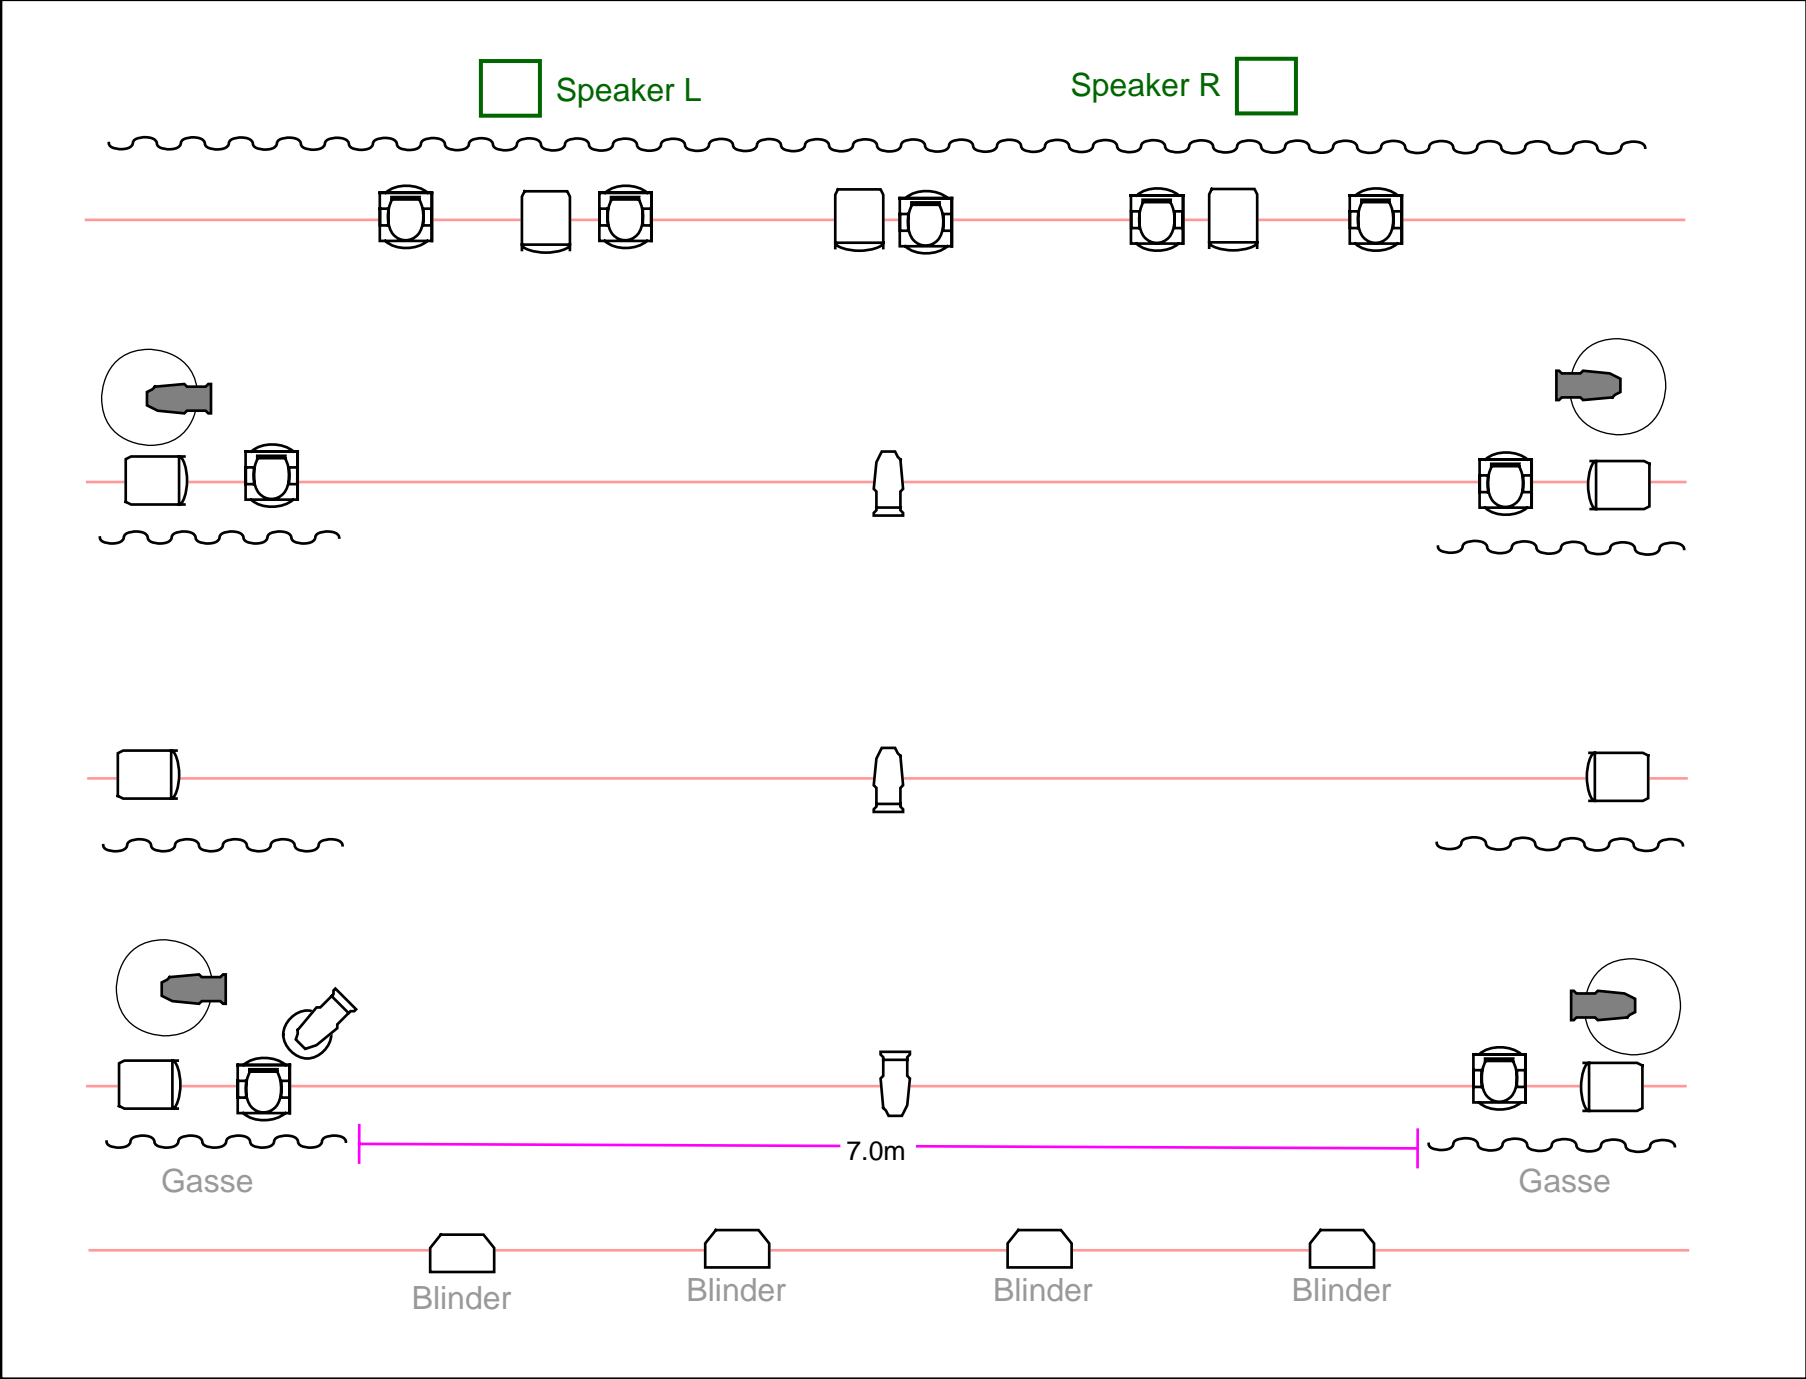

Light Plan - gardiZERO - Gardi Hutter

Ideal with Conventional Lights

Technician:

Theo Bernardi - benna.96@hotmail.it - +41 79 360 07 19

-  20x PC 1kW / Barndoor
-  12x PAR 64/CP62
-  19x Profiler 1kW 15°/35°

Light Plan - gardiZERO - Gardi Hutter

Ideal with LED Lights

Technician:

Theo Bernardi - benna.96@hotmail.it - +41 79 360 07 19

-  15x PC 1kW / Barndoor
-  9x LED Wash/Beam Moving Head
-  18x Profiler 1kW 15°/35°