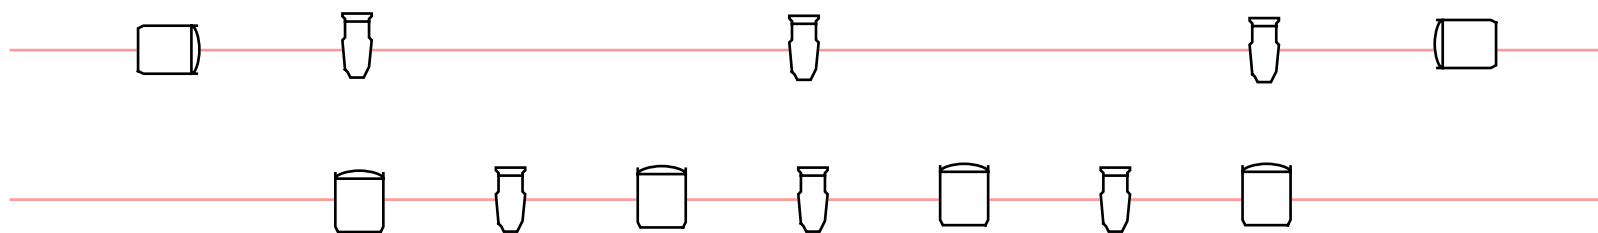

Light Plan - gardiZERO - Gardi Hutter

Ideal with Conventional Lights

Technician:

Theo Bernardi - benna.96@hotmail.it - +41 79 360 07 19

-  20x PC 1kW / Barndoor
-  12x PAR 64/CP62
-  19x Profiler 1kW 15°/35°

Light Plan - gardiZERO - Gardi Hutter

Ideal with LED Lights

Technician:

Theo Bernardi - benna.96@hotmail.it - +41 79 360 07 19

-  15x PC 1kW / Barndoor
-  9x LED Wash/Beam Moving Head
-  18x Profiler 1kW 15°/35°