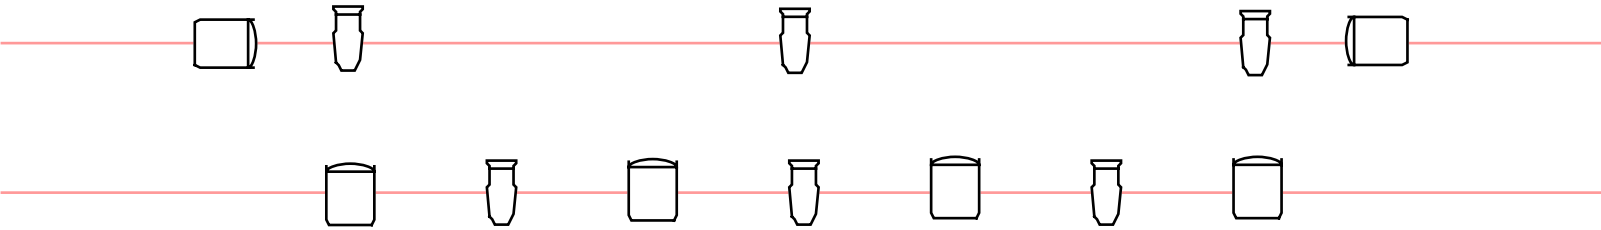

Light Plan - gardiZERO - Gardi Hutter

Ideal with Conventional Lights

Technician:

Theo Bernardi - benna.96@hotmail.it - +41 79 360 07 19

-  20x PC 1kW / Barndoor
-  12x PAR 64/CP62
-  19x Profiler 1kW 15°/35°

Light Plan - gardiZERO - Gardi Hutter

Ideal with LED Lights

Technician:

Theo Bernardi - benna.96@hotmail.it - +41 79 360 07 19

-  15x PC 1kW / Barndoor
-  9x LED Wash/Beam Moving Head
-  18x Profiler 1kW 15°/35°